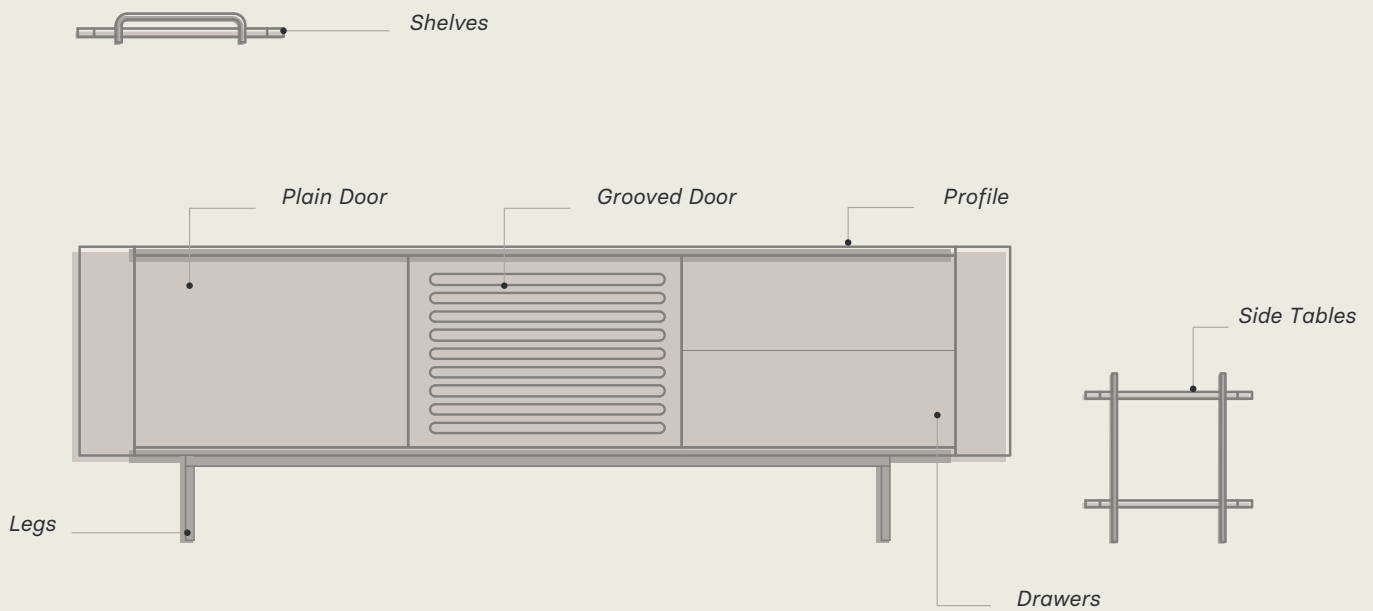

ADARA · CONFIGURATIONS

ABOUT ADARA

Adara is a collection of sideboards, consoles and TV furniture with a singular corner finish and a marked personality. Adara is a world of possibilities that will delight any room. An innovative system that will allow you to create unique environments according to any need.

PROFUNDIDAD 40 cm

cm inches

DEPTH 45 cm

PROFUNDIDAD 45 cm

cm inches

SIDE TABLES

MESITAS

cm inches